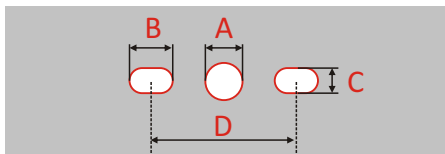

Kasumex

Description

Type of mounts and dimensions

A - central hole - width

B - outer hole - width

C - outer hole - width

D - outer holes distance

L - blade length