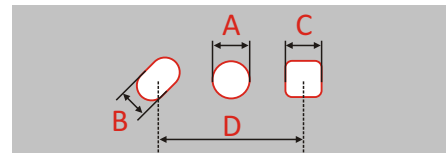

Kasumex

Description

Type of mounts and dimensions

A - central hole - width

B - outer hole - width

C - outer hole - width

D - outer holes distance

L - blade length