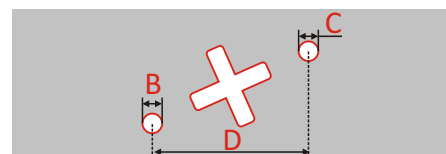

Kasumex

Description

Type of mounts and dimensions

A - central hole - width

B - outer hole - width

C - outer hole - width

D - outer holes distance

L - blade length