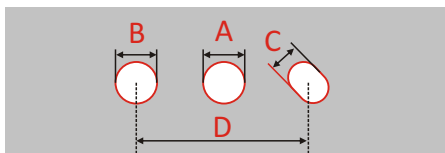

Kasumex

Description

Type of mounts and dimensions

A - central hole - width

B - outer hole - width

C - outer hole - width

D - outer holes distance

L - blade length