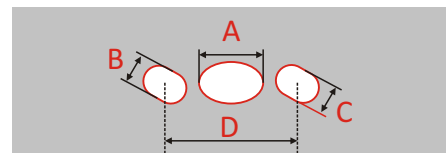

Kasumex

Description

Type of mounts and dimensions

A - central hole - width

B - outer hole - width

C - outer hole - width

D - outer holes distance

L - blade length