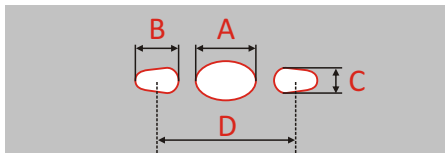

Kasumex

Description

Type of mounts and dimensions

A - central hole - width

B - outer hole - width

C - outer hole - width

D - outer holes distance

L - blade length