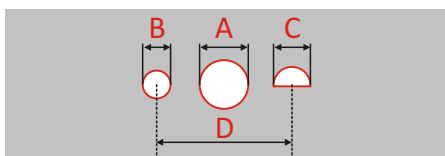

Kasumex

Description

Type of mounts and dimensions

A - central hole - width

B - outer hole - width

C - outer hole - width

D - outer holes distance

L - blade length